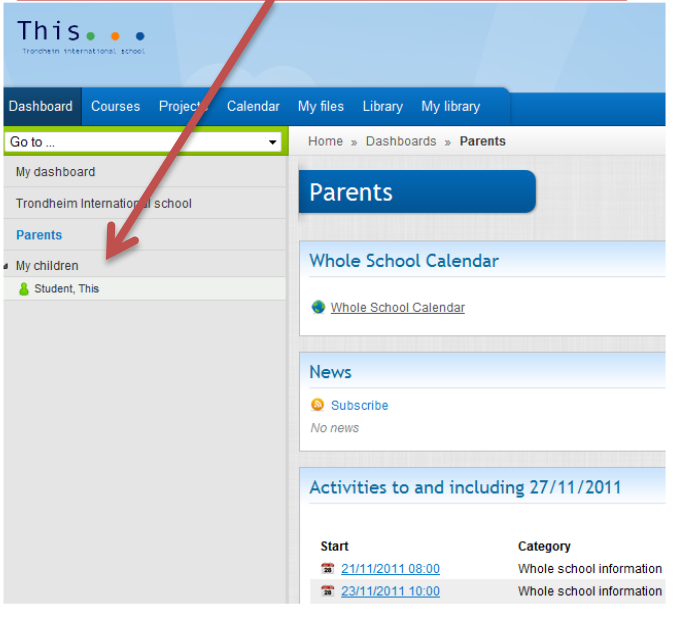

5. There is a link to the whole school calendar where you can check all the upcoming events for the whole year.

6. There is also a list of events that are happening for one week in advance.

Whole School Calendar looks like this!

7. On 'Parents' page, your child is listed on the left side under 'My children'.

8. Click on your child's name and you will see course overview, attendance and other information regarding your child.

9. Click 'Courses' and you will see some of the courses your child is enrolled in.