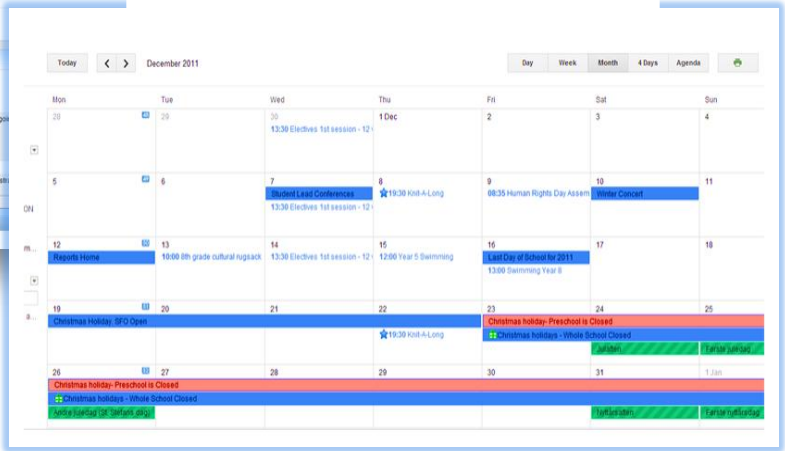

5. There is a link to the whole school calendar where you can check all the upcoming events for the whole year.

6. There is also a list of events that are happening for one week in advance.

Whole School Calendar looks like this!

7. On 'Parents' page, your child is listed on the left side under 'My children'.

8. Click on your child's name and you will see course overview, attendance and other information regarding your child.

9. Click 'Courses' and you will see some of the courses your child is enrolled in.