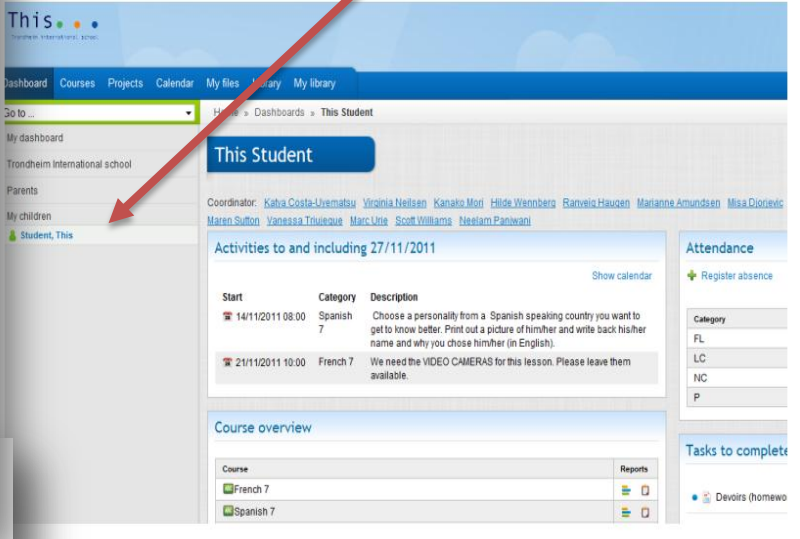

5. There is a link to the whole school calendar where you can check all the upcoming events for the whole year.

6. There is also a list of events that are happening for one week in advance.

Whole School Calendar looks like this!

7. On 'Parents' page, your child is listed on the left side under 'My children'.

8. Click on your child's name and you will see course overview, attendance and other information regarding your child.

9. Click 'Courses' and you will see some of the courses your child is enrolled in.