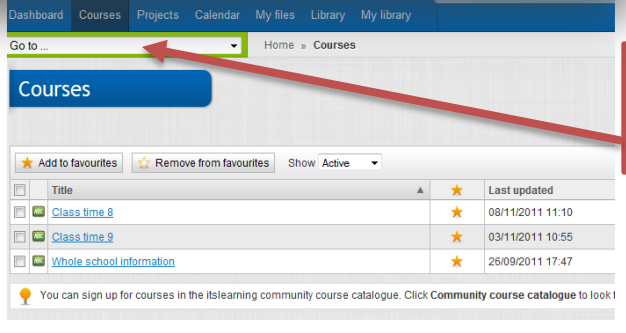

5. There is a link to the whole school calendar where you can check all the upcoming events for the whole year.

6. There is also a list of events that are happening for one week in advance.

Whole School Calendar looks like this!

7. On 'Parents' page, your child is listed on the left side under 'My children'.

8. Click on your child's name and you will see course overview, attendance and other information regarding your child.

9. Click 'Courses' and you will see some of the courses your child is enrolled in.